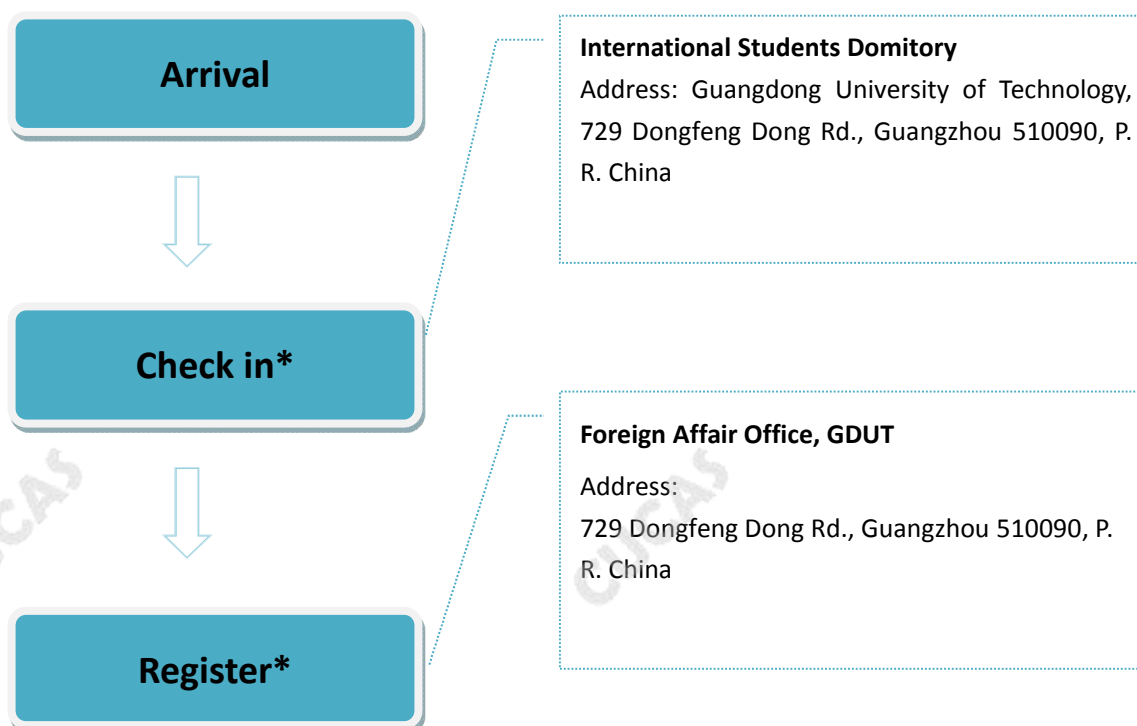

Guangdong University of Technology

■ Check-in Time

Time Period: **Registration dates indicated on the admission notice**

24 Hours on Duty: **Yes**

Check in before the registration dates: **Not Allowed**

- If you arrive at the university on weekends or after 5:00PM, we recommend you to [book a hotel](#) first.

■ Check-in Procedures

■ Hotels

7 Days Inn

Address: 501 East Huanshi Road, Guangzhou

■ Other Reminder

Temporary Residence

*Students live off campus must get a **Registration Form of Temporary Residence** within 24 hours at the local police station, but if you settle down in a hotel, you don't have to do so.*